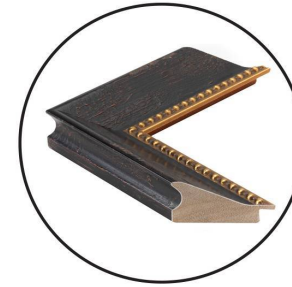

WENDOVER ART GROUP

ITEM NUMBER : **WVT1245**

TITLE : **Moulin Spirit 1**

OUTWARD DIMENSION (W X H) : **29.5" x 39.5"**

FRAME (WIDTH X DEPTH) : **M0705
2" x 1.38"**

FRAME FINISH : **Standard Frame
Distressed Black with Antique**

DESCRIPTION :

Straight Fit (No Mats)