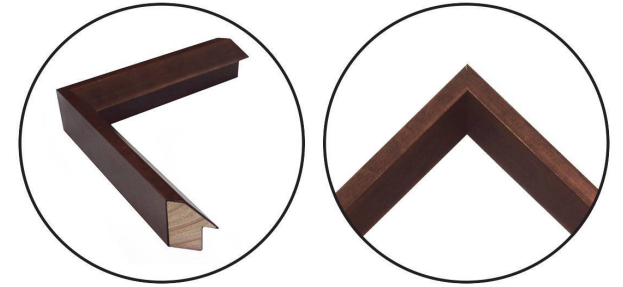

WENDOVER ART GROUP

ITEM NUMBER : **WAB2041**

TITLE : **Crackled Wallpaper 3**

OUTWARD DIMENSION (W X H) : **21.25" x 27.25"**

FRAME (WIDTH X DEPTH) : **MC0764**
0.88" x 1.63"

FRAME FINISH : **Standard Frame**
Gold

DESCRIPTION :

Deckled and Floated on Mat, with Hand Applied Crackle
Finish