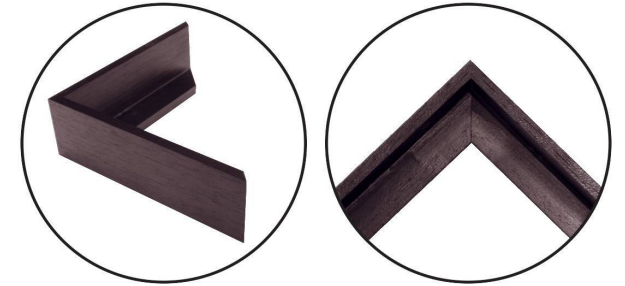

# WENDOVER ART GROUP

---

ITEM NUMBER : **WCL1598**

TITLE : **Sunny Marsh**

OUTWARD DIMENSION (W X H) : **71.5" x 36.5"**

FRAME (WIDTH X DEPTH) : **M1114  
0.38" x 2.25"**

FRAME FINISH : **Floater Frame  
Espresso**

DESCRIPTION :

**Gallery Wrapped Canvas, Artist Enhanced**