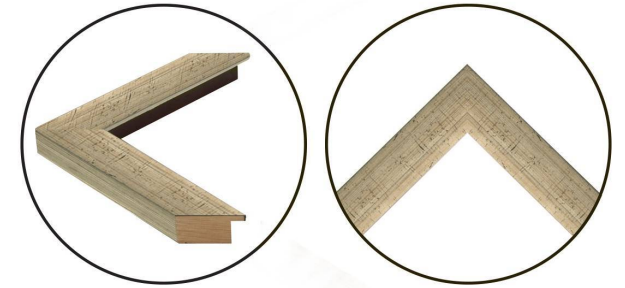

WENDOVER ART GROUP

ITEM NUMBER : **WFL1380**

TITLE : **In the Garden**

OUTWARD DIMENSION (W X H) : **42" x 31"**

FRAME (WIDTH X DEPTH) : **M0391 | 1.25" x 1"**

FRAME FINISH : **Standard Frame**

Silver Leaf

DESCRIPTION :

Deckled and Floated on Mat