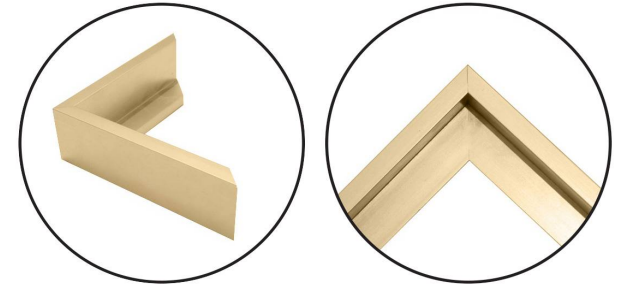

# WENDOVER ART GROUP

---

ITEM NUMBER : **WAR1115**

TITLE : **Big City Fog**

OUTWARD DIMENSION (W X H) : **41" x 61"**

FRAME (WIDTH X DEPTH) : **M1126**  
**0.63" x 2.13"**

FRAME FINISH : **Floater Frame**  
**Champagne Gold**

DESCRIPTION :

**Gallery Wrapped Canvas, Artist Enhanced**