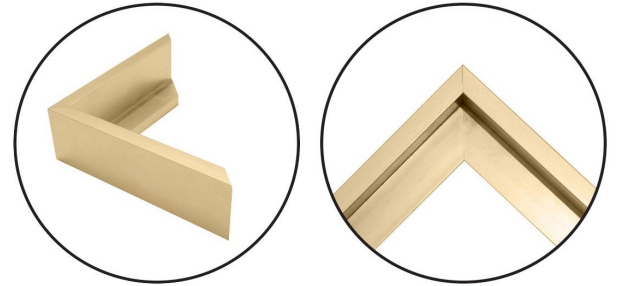

WENDOVER ART GROUP

ITEM NUMBER : **WAB2198**

TITLE : **Endless Dream 1**

OUTWARD DIMENSION (W X H) : **41" x 81"**

FRAME (WIDTH X DEPTH) : **M1126**
0.63" x 2.13"

FRAME FINISH : **Floater Frame**
Champagne Gold

DESCRIPTION :

Gallery Wrapped Canvas, Artist Enhanced