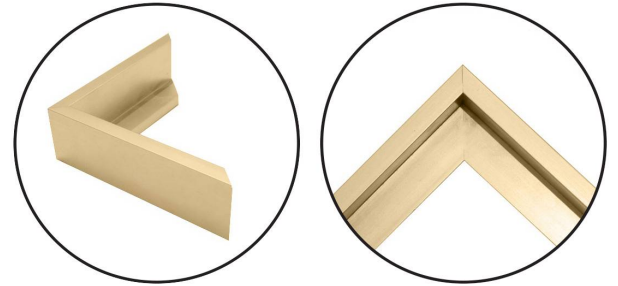

# WENDOVER ART GROUP

---

ITEM NUMBER : **WAB2198**

TITLE : **Endless Dream 1**

OUTWARD DIMENSION (W X H) : **41" x 81"**

FRAME (WIDTH X DEPTH) : M1126 | 0.63" x 2.13"

FRAME FINISH : **Floater Frame**

**Champagne Gold**

DESCRIPTION :

**Gallery Wrapped Canvas, Artist Enhanced**