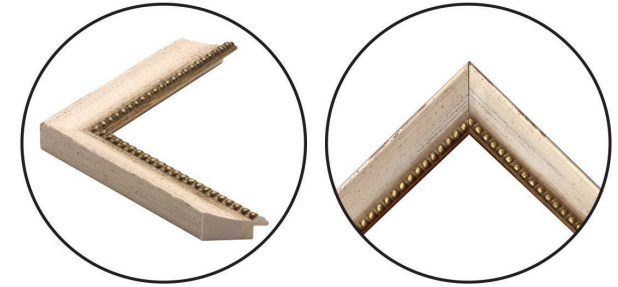

WENDOVER ART GROUP

ITEM NUMBER : **WLD1597**

TITLE : **Lake Mountains 4**

OUTWARD DIMENSION (W X H) : **22" x 18"**

FRAME (WIDTH X DEPTH) : **M0567**
1.25" x 0.88"

FRAME FINISH : **Standard Frame**
Distressed Ivory

DESCRIPTION :

Deckled and Floated on Mat