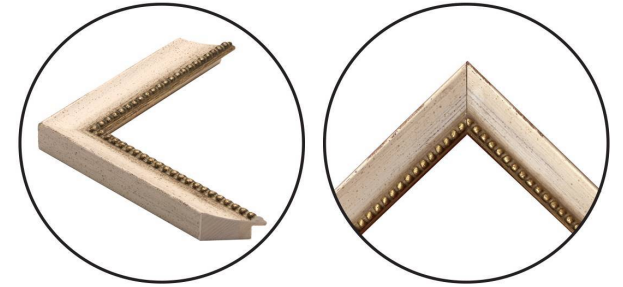

WENDOVER ART GROUP

ITEM NUMBER : **WLD1600**

TITLE : **Lake Mountains 7**

OUTWARD DIMENSION (W X H) : **18" x 22"**

FRAME (WIDTH X DEPTH) : **M0567**
1.25" x 0.88"

FRAME FINISH : **Standard Frame**
Distressed Ivory

DESCRIPTION :

Deckled and Floated on Mat