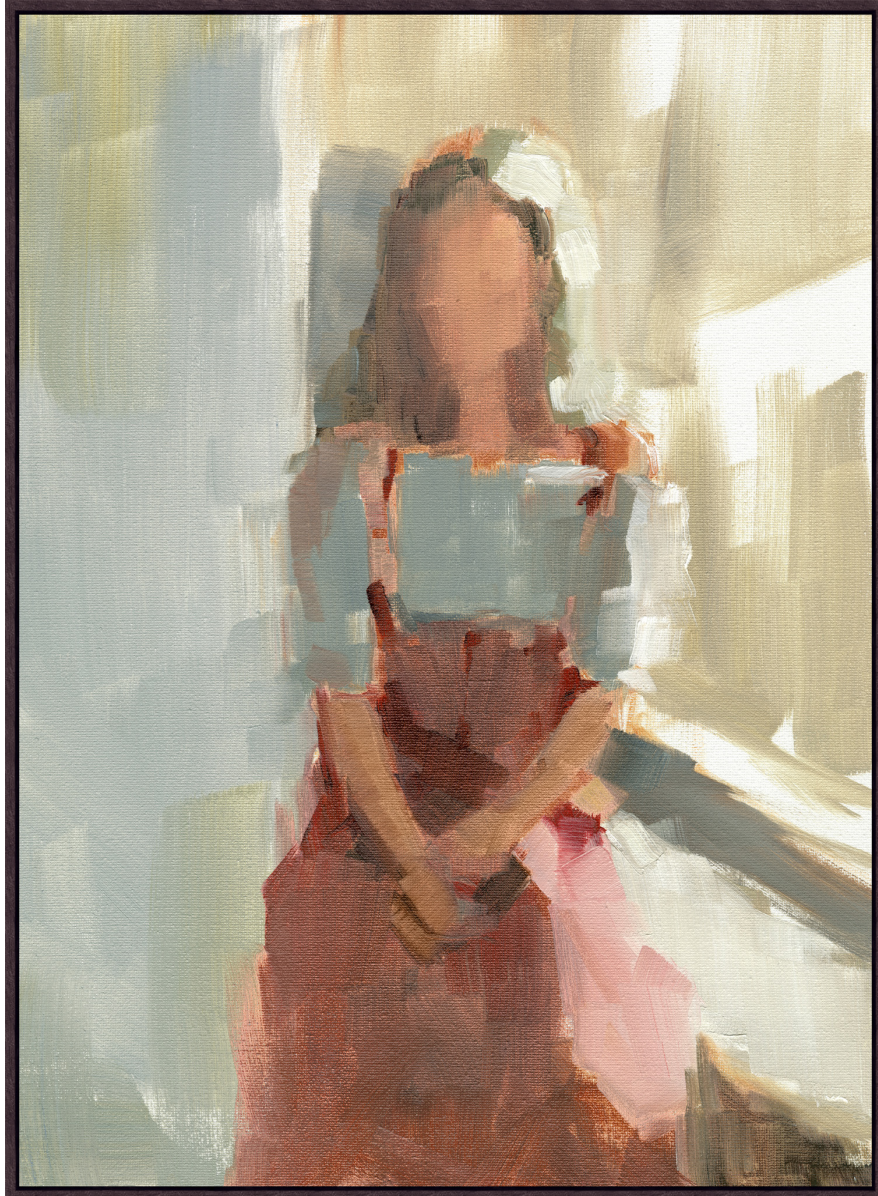

WENDOVER ART GROUP

ITEM NUMBER : **WFG1095**

TITLE : **Molly by Window 2**

OUTWARD DIMENSION (W X H) : **30.25" x 40.25"**

FRAME (WIDTH X DEPTH) : **M1114
0.38" x 2.25"**

FRAME FINISH : **Floater Frame
Espresso**

DESCRIPTION :

Gallery Wrapped Giclee on Primed Linen, Artist Enhanced