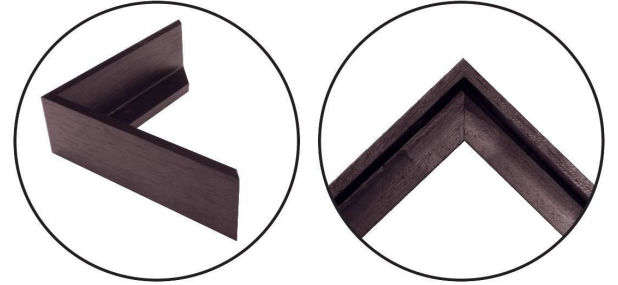

WENDOVER ART GROUP

ITEM NUMBER : **WFG1095**

TITLE : **Molly by Window 2**

OUTWARD DIMENSION (W X H) : **30.25" x 40.25"**

FRAME (WIDTH X DEPTH) : **M1114
0.38" x 2.25"**

FRAME FINISH : **Floater Frame
Espresso**

DESCRIPTION :

Gallery Wrapped Giclee on Primed Linen, Artist Enhanced