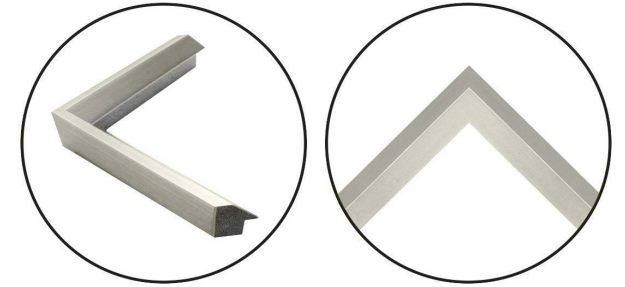

# WENDOVER ART GROUP

---

ITEM NUMBER : **WAB2376**

TITLE : **Daylight Reflection 1**

OUTWARD DIMENSION (W X H) : **44.25" x 44.25"**

FRAME (WIDTH X DEPTH) : MC0822 | 0.88" x 1.63"

FRAME FINISH : **Standard Frame**

**Silver**

DESCRIPTION :

**Straight Fit (No Mats)**