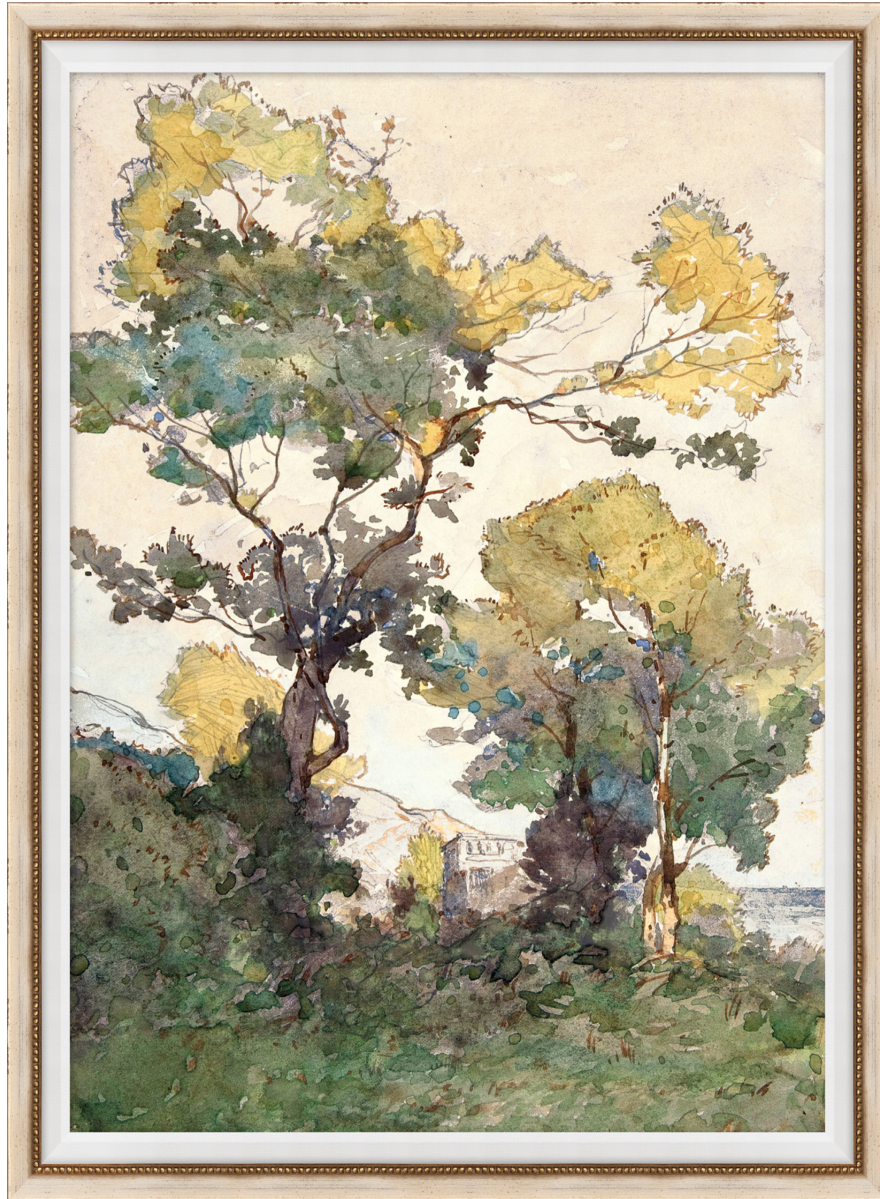

WENDOVER ART GROUP

ITEM NUMBER : **WLD1788**

TITLE : **English Countryside View 1**

OUTWARD DIMENSION (W X H) : **28" x 34"**

FRAME (WIDTH X DEPTH) : **M0567**
1.25" x 0.88"

FRAME FINISH : **Standard Frame**
Distressed Ivory

DESCRIPTION :

Straight Fit (No Mats), with Liner