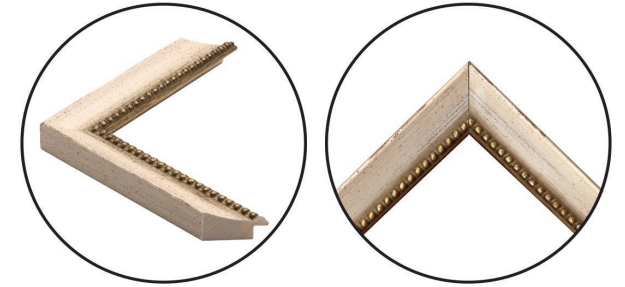

WENDOVER ART GROUP

ITEM NUMBER : **WLD1790**

TITLE : **English Countryside View 3**

OUTWARD DIMENSION (W X H) : **22" x 18"**

FRAME (WIDTH X DEPTH) : **M0567
1.25" x 0.88"**

FRAME FINISH : **Standard Frame
Distressed Ivory**

DESCRIPTION :

Deckled and Floated on Mat