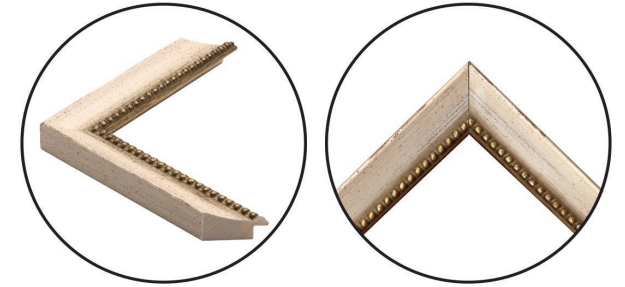

WENDOVER ART GROUP

ITEM NUMBER : **WLD1791**

TITLE : **English Countryside View 4**

OUTWARD DIMENSION (W X H) : **22" x 18"**

FRAME (WIDTH X DEPTH) : **M0567**
1.25" x 0.88"

FRAME FINISH : **Standard Frame**
Distressed Ivory

DESCRIPTION :

Deckled and Floated on Mat