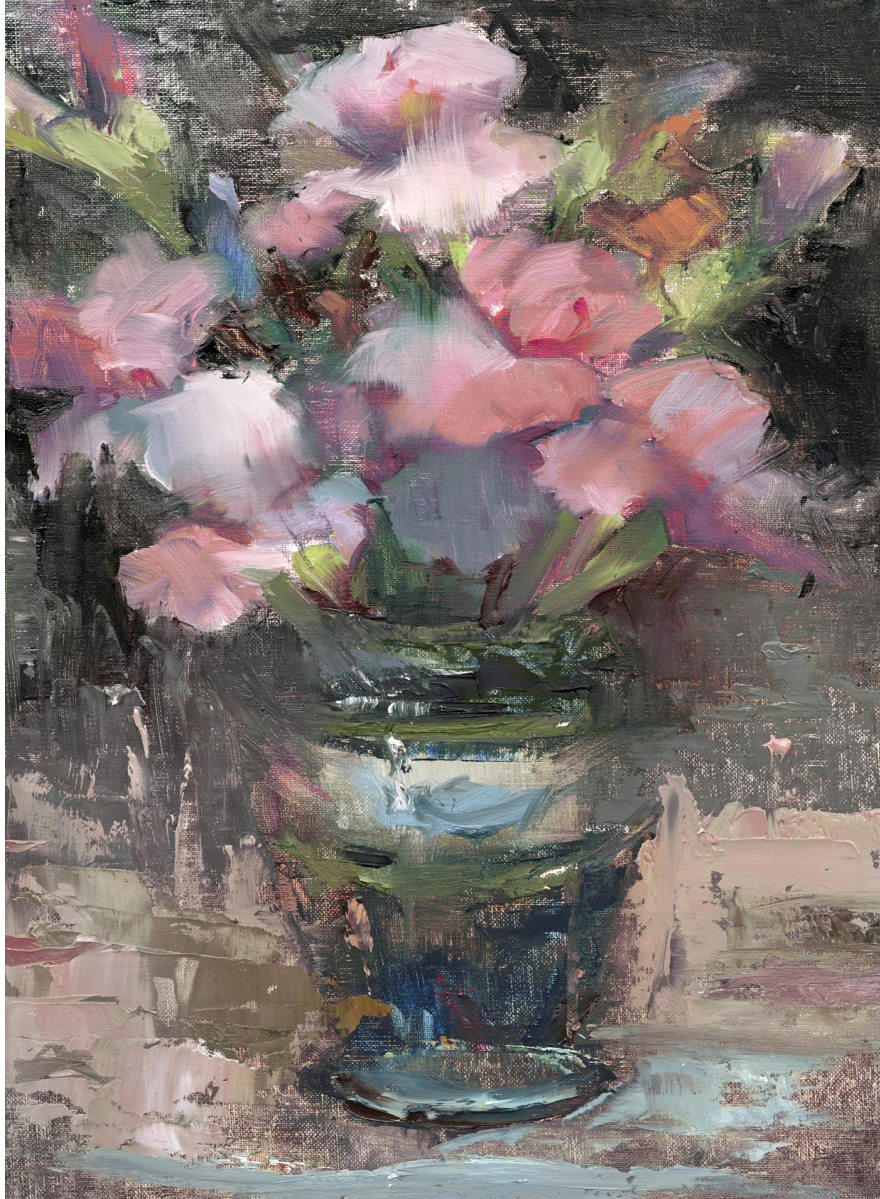

WENDOVER ART GROUP

ITEM NUMBER : **WFL1548**

TITLE : **April Iris**

OUTWARD DIMENSION (W X H) : **31" x 50"**

DESCRIPTION :

Gallery Wrapped, Artist Enhanced