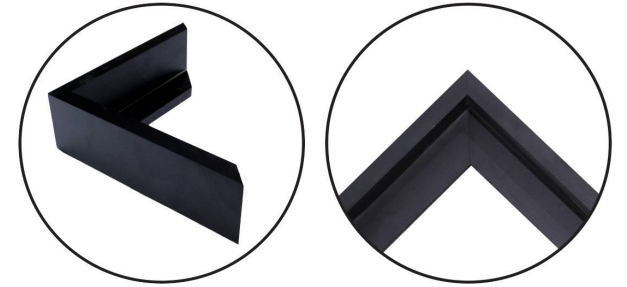

WENDOVER ART GROUP

ITEM NUMBER : **CK0188**

TITLE : **View Point**

OUTWARD DIMENSION (W X H) : **36" x 51"**

FRAME (WIDTH X DEPTH) : M1128 | 0.63" x 2.13"

FRAME FINISH : **Floater Frame**

Matte Black

DESCRIPTION :

Gallery Wrapped, Artist Enhanced