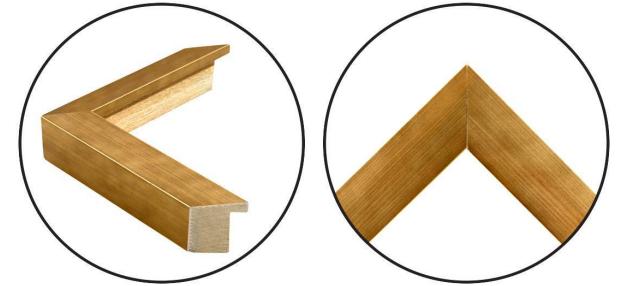

WENDOVER ART GROUP

ITEM NUMBER : **WCL2050**

TITLE : **Gilded Sea Grass 1**

OUTWARD DIMENSION (W X H) : **25.25" x 33.25"**

FRAME (WIDTH X DEPTH) : **M1087
1.13" x 1.75"**

FRAME FINISH : **Standard Frame
Satin Gold**

DESCRIPTION :

**Straight Fit (No Mats), with Liner, and Hand Applied
Leafing**