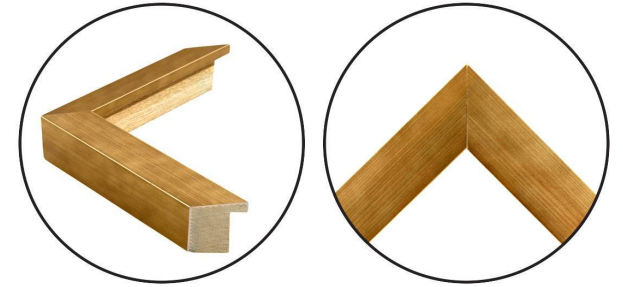

# WENDOVER ART GROUP

---

ITEM NUMBER : **WCL2052**

TITLE : **Gilded Sea Grass 3**

OUTWARD DIMENSION (W X H) : **25.25" x 33.25"**

FRAME (WIDTH X DEPTH) : **M1087  
1.13" x 1.75"**

FRAME FINISH : **Standard Frame  
Satin Gold**

DESCRIPTION :

**Straight Fit (No Mats), with Liner, and Hand Applied  
Leafing**