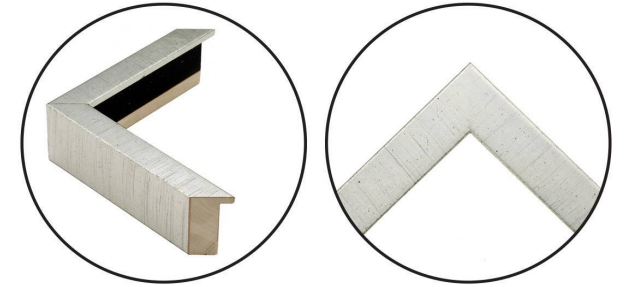

# WENDOVER ART GROUP

---

ITEM NUMBER : **13504**

TITLE : **Fresh Cut 6**

OUTWARD DIMENSION (W X H) : **20.5" x 18"**

FRAME (WIDTH X DEPTH) : M0454SUB1 | 0.75" x 2"

FRAME FINISH : **Standard Frame**

**Etched Silver Leaf**

DESCRIPTION :

**Double Mats**