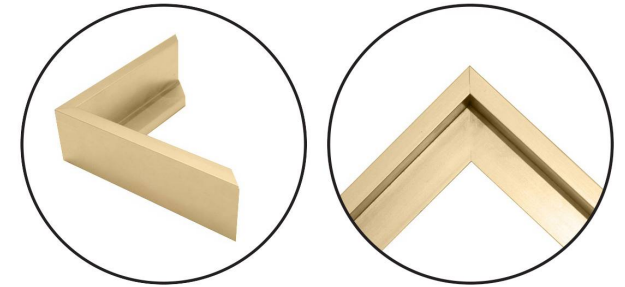

WENDOVER ART GROUP

ITEM NUMBER : **WLA1460**

TITLE : **Mischief**

OUTWARD DIMENSION (W X H) : **61" x 46"**

FRAME (WIDTH X DEPTH) : M1126 | 0.63" x 2.13"

FRAME FINISH : **Floater Frame**

Champagne Gold

DESCRIPTION :

Gallery Wrapped, Artist Enhanced