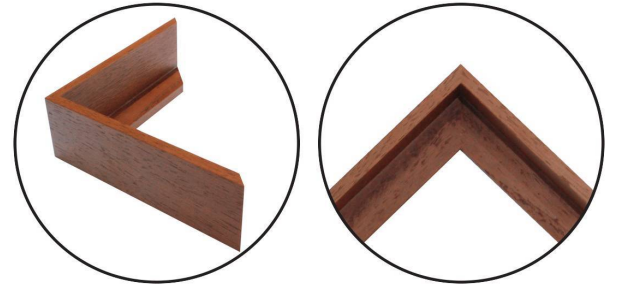

WENDOVER ART GROUP

ITEM NUMBER : **CK0282**

TITLE : **Luxurious Blue 1**

OUTWARD DIMENSION (W X H) : **27.25" x 42.25"**

FRAME (WIDTH X DEPTH) : **M1113
0.38" x 2.25"**

FRAME FINISH : **Floater Frame
Walnut**

DESCRIPTION :

Gallery Wrapped, Artist Enhanced