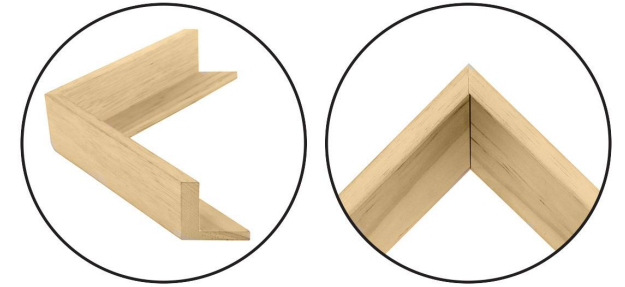

WENDOVER ART GROUP

ITEM NUMBER : **WAB3058**

TITLE : **Just a Rose 1**

OUTWARD DIMENSION (W X H) : **60.75" x 24.75"**

FRAME (WIDTH X DEPTH) : **MC0618SUB1
0.38" x 2.25"**

FRAME FINISH : **Floater Frame
Natural**

DESCRIPTION :

Gallery Wrapped, Artist Enhanced