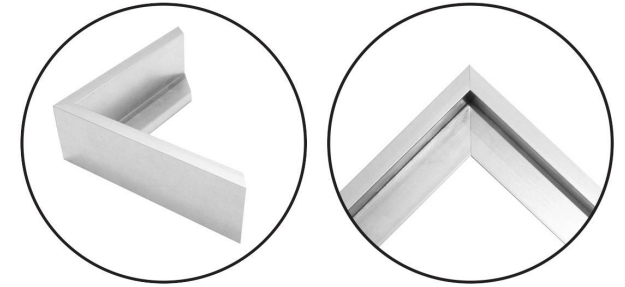

WENDOVER ART GROUP

ITEM NUMBER : **WAB3215**

TITLE : **Cottage Garden 1**

OUTWARD DIMENSION (W X H) : **51" x 39"**

FRAME (WIDTH X DEPTH) : **M1125
0.63" x 2.13"**

FRAME FINISH : **Floater Frame
Silver**

DESCRIPTION :

Gallery Wrapped, Artist Enhanced