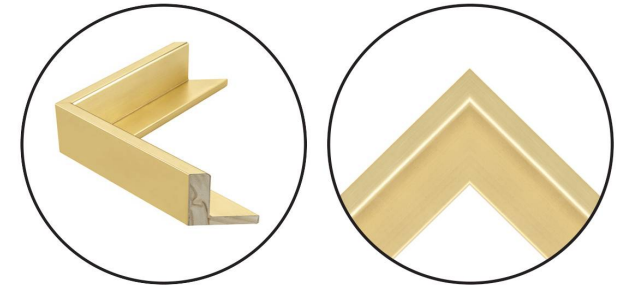

WENDOVER ART GROUP

ITEM NUMBER : **WLA1500**

TITLE : **Intersecting Planes 4**

OUTWARD DIMENSION (W X H) : **25" x 25"**

FRAME (WIDTH X DEPTH) : M1124 | 0.63" x 2.13"

FRAME FINISH : **Floater Frame**

Gold

DESCRIPTION :

Gallery Wrapped, Artist Enhanced