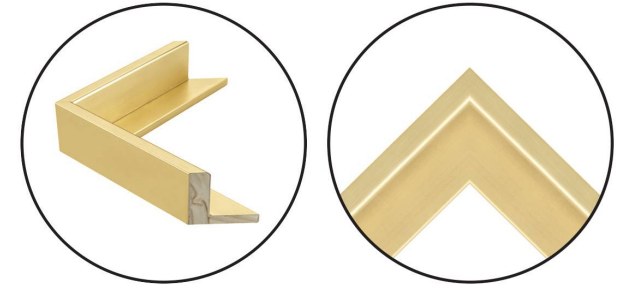

WENDOVER ART GROUP

ITEM NUMBER : **WLA1504**

TITLE : **Intersecting Planes 8**

OUTWARD DIMENSION (W X H) : **25" x 25"**

FRAME (WIDTH X DEPTH) : M1124 | 0.63" x 2.13"

FRAME FINISH : **Floater Frame**

Gold

DESCRIPTION :

Gallery Wrapped, Artist Enhanced