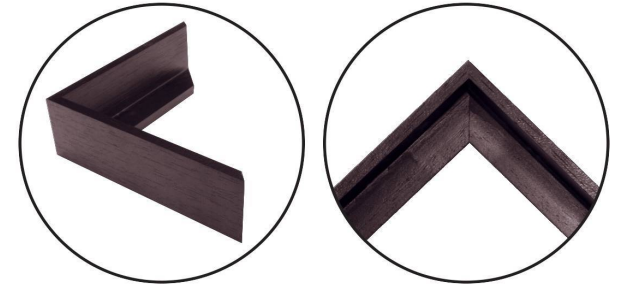

WENDOVER ART GROUP

ITEM NUMBER : **WLA1526**

TITLE : **Intersection 1**

OUTWARD DIMENSION (W X H) : **28.75" x 40.75"**

FRAME (WIDTH X DEPTH) : **M1114
0.38" x 2.25"**

FRAME FINISH : **Floater Frame
Espresso**

DESCRIPTION :

Gallery Wrapped, Artist Enhanced