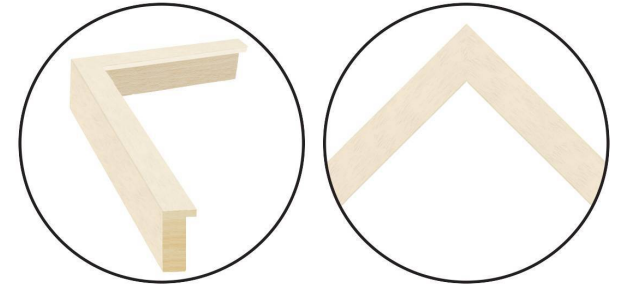

# WENDOVER ART GROUP

---

ITEM NUMBER : **WLA1548**

TITLE : **Rendezvous 6**

OUTWARD DIMENSION (W X H) : **15.5" x 23.5"**

FRAME (WIDTH X DEPTH) : **MC2325  
1" x 2.13"**

FRAME FINISH : **Standard Frame  
Pickled White**

DESCRIPTION :

**Straight Fit (No Mats)**