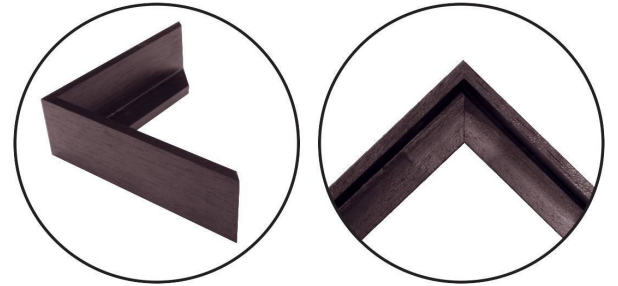

WENDOVER ART GROUP

ITEM NUMBER : **WLD2101**

TITLE : **Blue Branches**

OUTWARD DIMENSION (W X H) : **49" x 61"**

FRAME (WIDTH X DEPTH) : **M1114
0.38" x 2.25"**

FRAME FINISH : **Floater Frame
Espresso**

DESCRIPTION :

Gallery Wrapped, Artist Enhanced