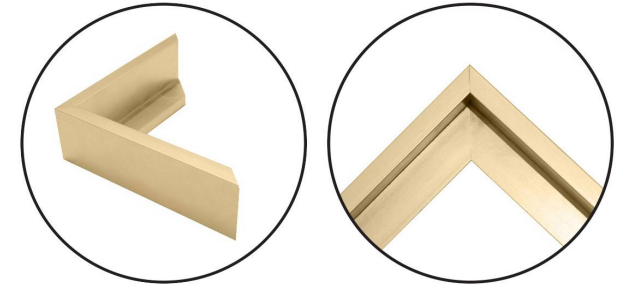

WENDOVER ART GROUP

ITEM NUMBER : **WLD2135**

TITLE : **Approaching Sundown**

OUTWARD DIMENSION (W X H) : **61" x 49"**

FRAME (WIDTH X DEPTH) : **M1126
0.63" x 2.13"**

FRAME FINISH : **Floater Frame
Champagne Gold**

DESCRIPTION :

Gallery Wrapped, Artist Enhanced