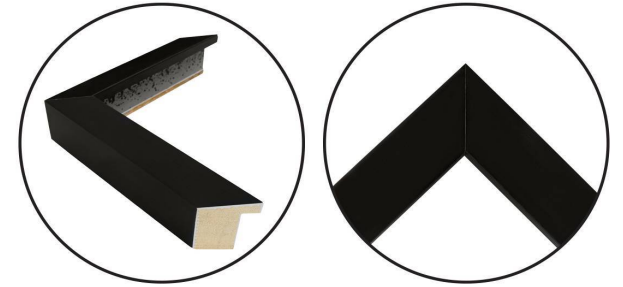

WENDOVER ART GROUP

ITEM NUMBER : **WPH1531**

TITLE : **Shadow Geometric 1**

OUTWARD DIMENSION (W X H) : **23.75" x 31.75"**

FRAME (WIDTH X DEPTH) : **M0958**
1.13" x 1.75"

FRAME FINISH : **Standard Frame**
Dark Gray

DESCRIPTION :

Deckled and Floated on Mat