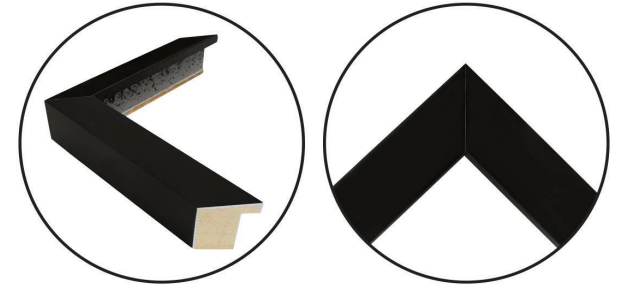

WENDOVER ART GROUP

ITEM NUMBER : **WPH1535**

TITLE : **Shadow Geometric 5**

OUTWARD DIMENSION (W X H) : **23.75" x 31.75"**

FRAME (WIDTH X DEPTH) : **M0958
1.13" x 1.75"**

FRAME FINISH : **Standard Frame
Dark Gray**

DESCRIPTION :

Deckled and Floated on Mat