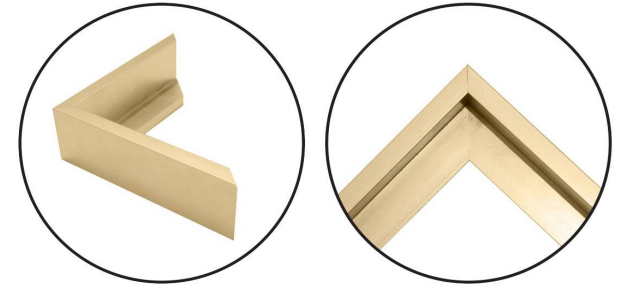

WENDOVER ART GROUP

ITEM NUMBER : **WAB3300**

TITLE : **Glistening Moment**

OUTWARD DIMENSION (W X H) : **46" x 71"**

FRAME (WIDTH X DEPTH) : M1126 | 0.63" x 2.13"

FRAME FINISH : **Floater Frame**

Champagne Gold

DESCRIPTION :

**Gallery Wrapped Canvas, Artist Enhanced, with Glass
Bead Accents**