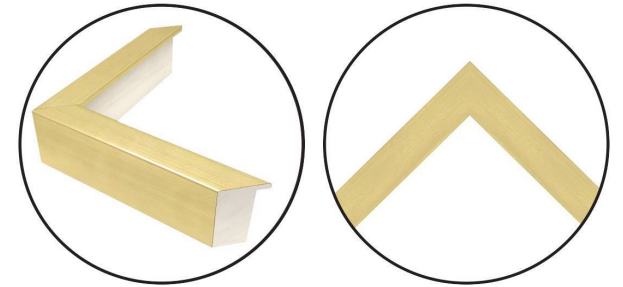

# WENDOVER ART GROUP

---

ITEM NUMBER : **WAB3516**

TITLE : **Paper Layers 3**

OUTWARD DIMENSION (W X H) : **29.5" x 41.5"**

FRAME (WIDTH X DEPTH) : **MC2387  
1" x 2.13"**

FRAME FINISH : **Standard Frame  
Bright Gold**

DESCRIPTION :

**Deckle; hand applied gold leaf heavy deckled layers;  
float on bottom mat; 1" shadowbox mat**