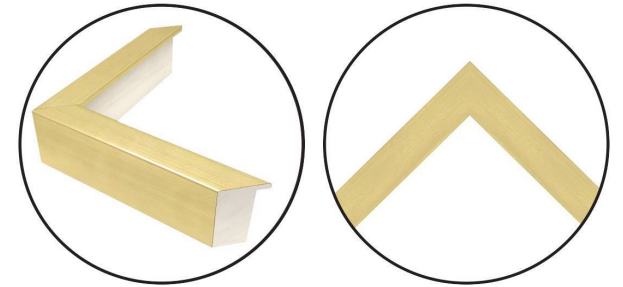

WENDOVER ART GROUP

ITEM NUMBER : **WAB3516**

TITLE : **Paper Layers 3**

OUTWARD DIMENSION (W X H) : **29.5" x 41.5"**

FRAME (WIDTH X DEPTH) : **MC2387 | 1" x 2.13"**

FRAME FINISH : **Standard Frame**

Bright Gold

DESCRIPTION :

**Deckle; hand applied gold leaf heavy deckled layers;
float on bottom mat; 1" shadowbox mat**