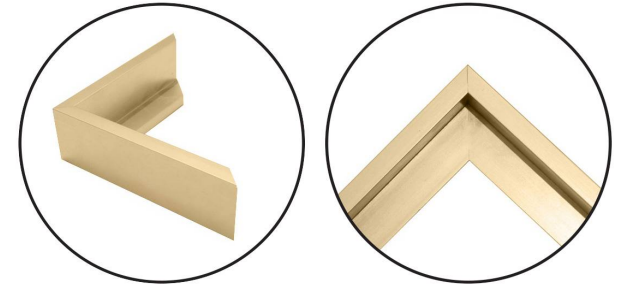

WENDOVER ART GROUP

ITEM NUMBER : **WLA1659**

TITLE : **Pastel Geometric 2**

OUTWARD DIMENSION (W X H) : **47" x 61"**

FRAME (WIDTH X DEPTH) : **M1126
0.63" x 2.13"**

FRAME FINISH : **Floater Frame
Champagne Gold**

DESCRIPTION :

Gallery wrap art, Artist Enhanced - Light Texture