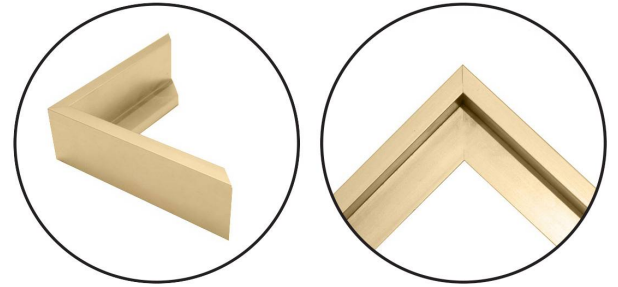

WENDOVER ART GROUP

ITEM NUMBER : **WLA1659**

TITLE : **Pastel Geometric 2**

OUTWARD DIMENSION (W X H) : **47" x 61"**

FRAME (WIDTH X DEPTH) : M1126 | 0.63" x 2.13"

FRAME FINISH : **Floater Frame**

Champagne Gold

DESCRIPTION :

Gallery wrap art, Artist Enhanced - Light Texture