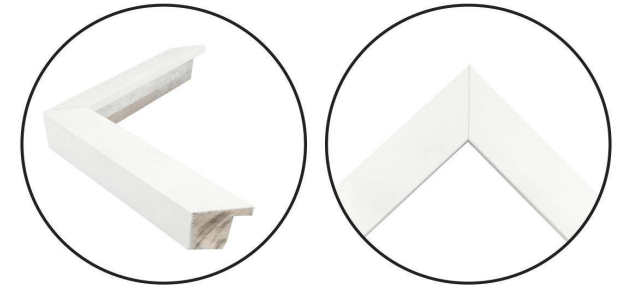

# WENDOVER ART GROUP

---

ITEM NUMBER : **WLA1686**

TITLE : **Santorini Architecture 1**

OUTWARD DIMENSION (W X H) : **29.75" x 29.75"**

FRAME (WIDTH X DEPTH) : M0956 | 1.13" x 1.75"

FRAME FINISH : **Standard Frame**

**Matte White**

DESCRIPTION :

**Deckled and Floated on Bottom Mat, Float Top Mat**