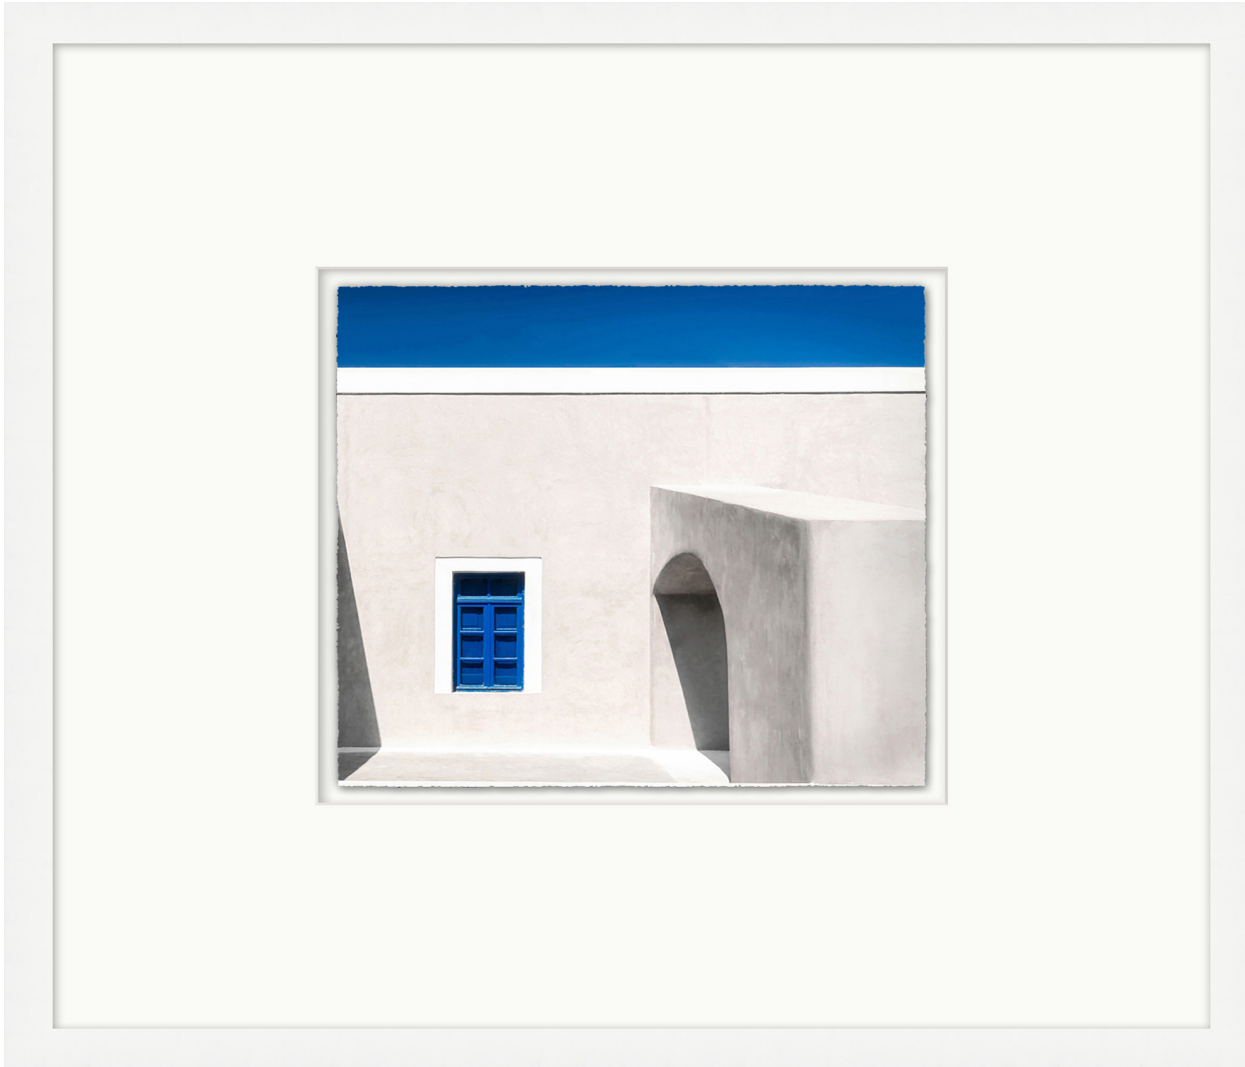

# WENDOVER ART GROUP

---

ITEM NUMBER : **WLA1686**

TITLE : **Santorini Architecture 1**

OUTWARD DIMENSION (W X H) : **29.75" x 29.75"**

FRAME (WIDTH X DEPTH) : M0956 | 1.13" x 1.75"

FRAME FINISH : **Standard Frame**

**Matte White**

DESCRIPTION :

**Deckled and Floated on Bottom Mat, Float Top Mat**