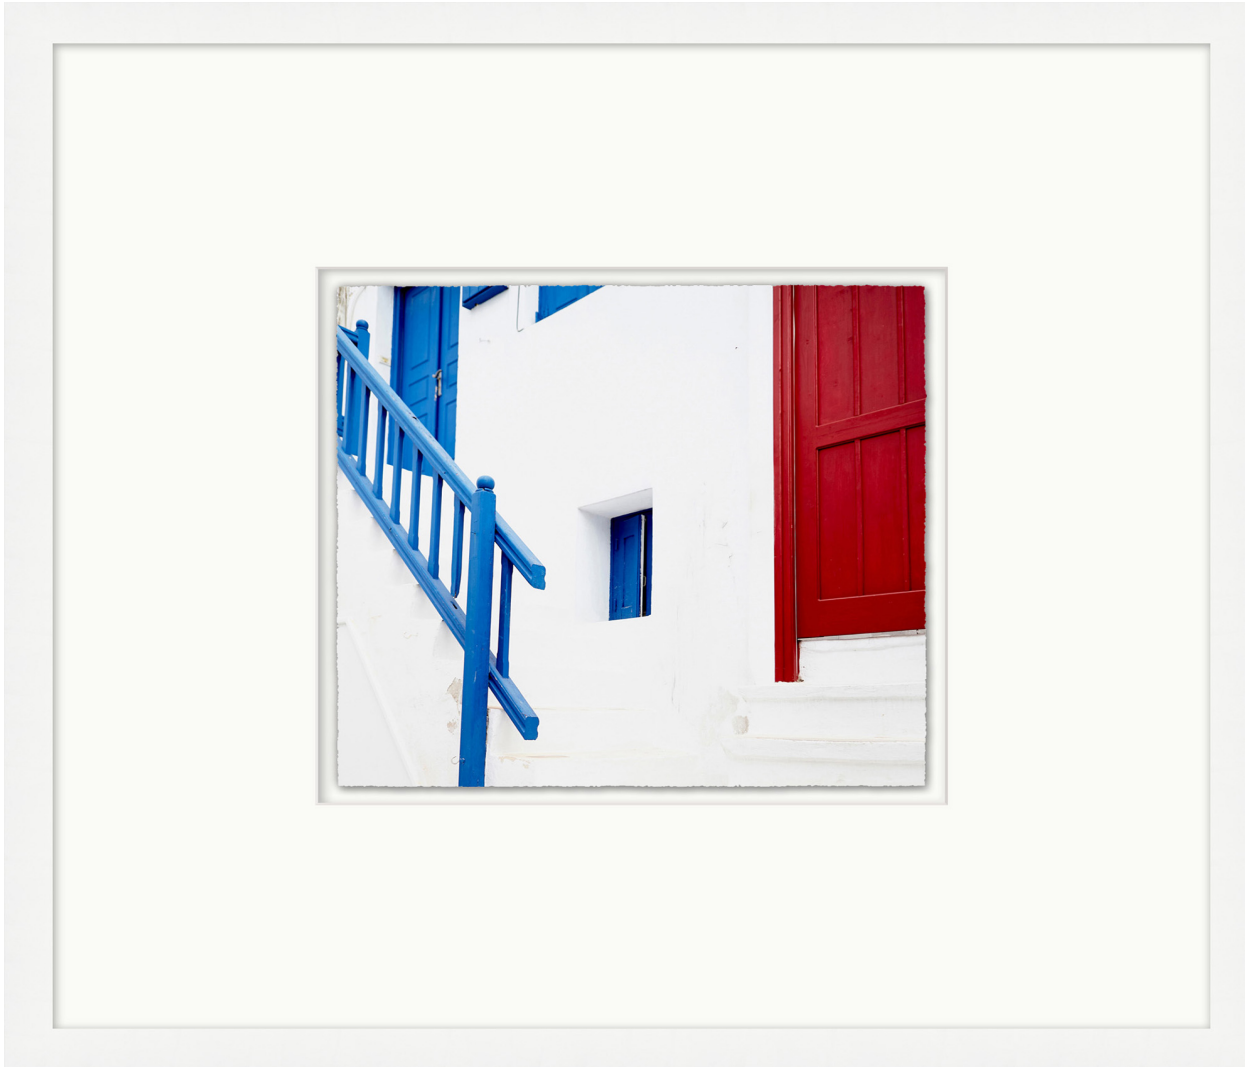

WENDOVER ART GROUP

ITEM NUMBER : **WLA1690**

TITLE : **Santorini Architecture 5**

OUTWARD DIMENSION (W X H) : **29.75" x 29.75"**

FRAME (WIDTH X DEPTH) : **M0956
1.13" x 1.75"**

FRAME FINISH : **Standard Frame
Matte White**

DESCRIPTION :

Deckled and Floated on Bottom Mat, Float Top Mat