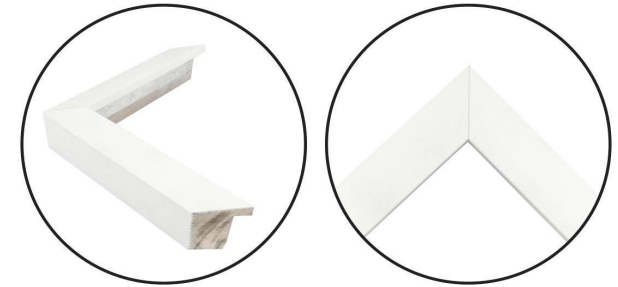

WENDOVER ART GROUP

ITEM NUMBER : **WLA1690**

TITLE : **Santorini Architecture 5**

OUTWARD DIMENSION (W X H) : **29.75" x 29.75"**

FRAME (WIDTH X DEPTH) : M0956 | 1.13" x 1.75"

FRAME FINISH : **Standard Frame**

Matte White

DESCRIPTION :

Deckled and Floated on Bottom Mat, Float Top Mat