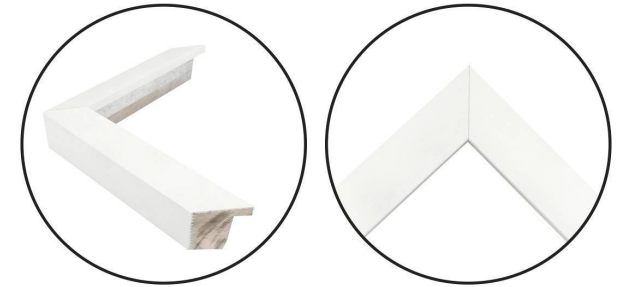

WENDOVER ART GROUP

ITEM NUMBER : **WLA1690**

TITLE : **Santorini Architecture 5**

OUTWARD DIMENSION (W X H) : **29.75" x 29.75"**

FRAME (WIDTH X DEPTH) : **M0956
1.13" x 1.75"**

FRAME FINISH : **Standard Frame
Matte White**

DESCRIPTION :

Deckled and Floated on Bottom Mat, Float Top Mat