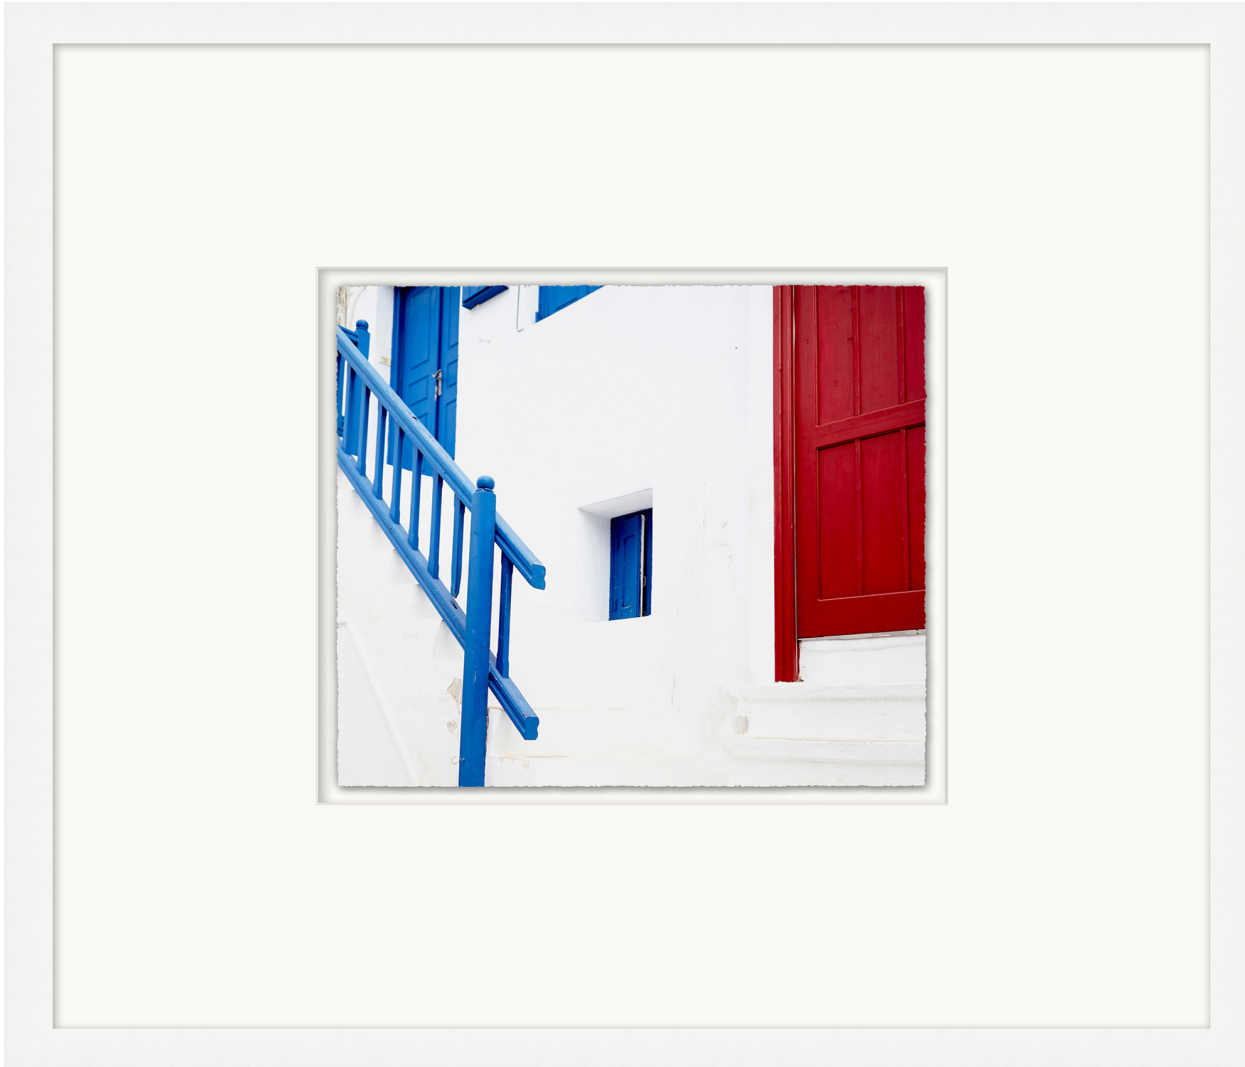

WENDOVER ART GROUP

ITEM NUMBER : **WLA1690**

TITLE : **Santorini Architecture 5**

OUTWARD DIMENSION (W X H) : **29.75" x 29.75"**

FRAME (WIDTH X DEPTH) : M0956 | 1.13" x 1.75"

FRAME FINISH : **Standard Frame**

Matte White

DESCRIPTION :

Deckled and Floated on Bottom Mat, Float Top Mat