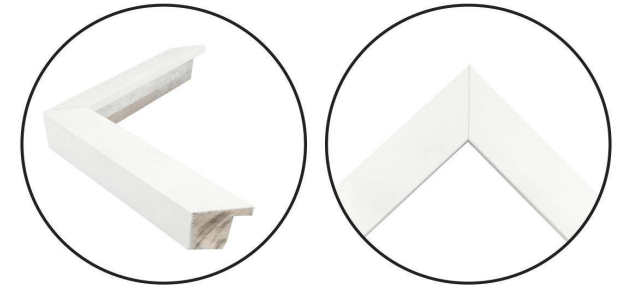

# WENDOVER ART GROUP

---

ITEM NUMBER : **WLA1691**

TITLE : **Santorini Architecture 6**

OUTWARD DIMENSION (W X H) : **29.75" x 29.75"**

FRAME (WIDTH X DEPTH) : M0956 | 1.13" x 1.75"

FRAME FINISH : **Standard Frame**

**Matte White**

DESCRIPTION :

**Deckled and Floated on Bottom Mat, Float Top Mat**