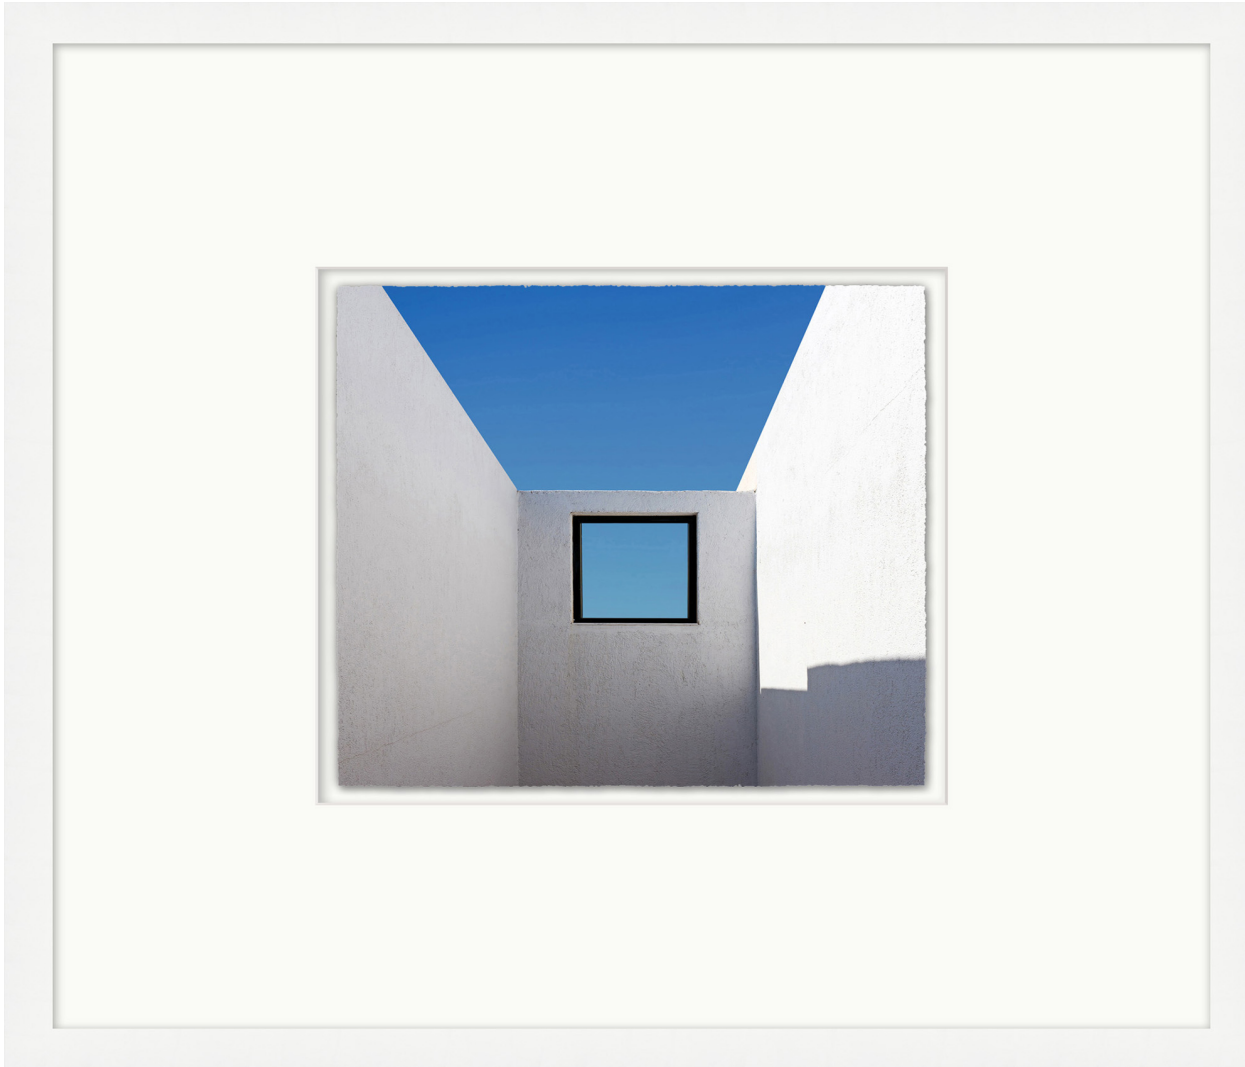

# WENDOVER ART GROUP

---

ITEM NUMBER : **WLA1691**

TITLE : **Santorini Architecture 6**

OUTWARD DIMENSION (W X H) : **29.75" x 29.75"**

FRAME (WIDTH X DEPTH) : M0956 | 1.13" x 1.75"

FRAME FINISH : **Standard Frame**

**Matte White**

DESCRIPTION :

**Deckled and Floated on Bottom Mat, Float Top Mat**