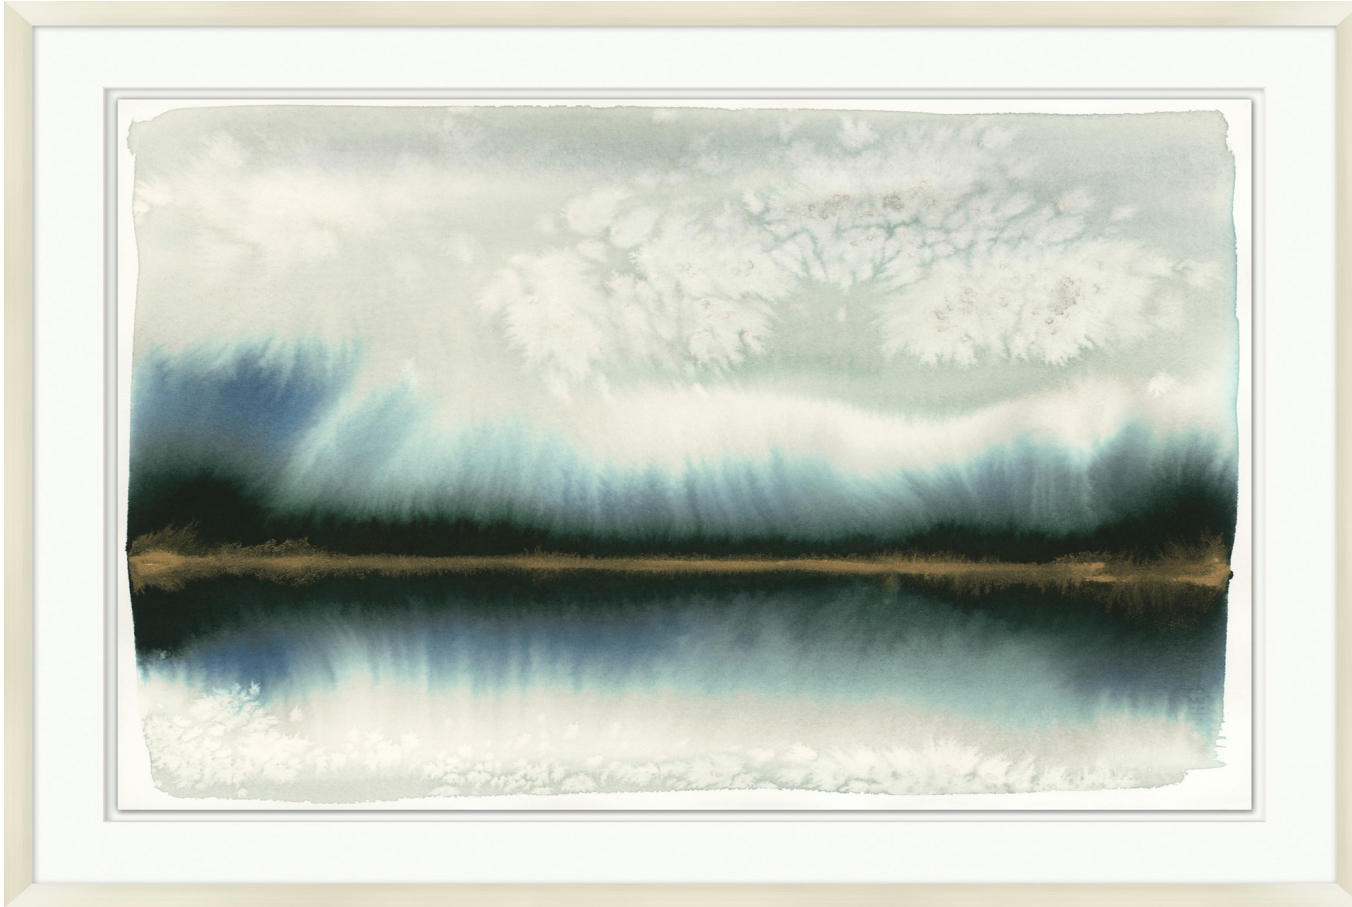

WENDOVER ART GROUP

ITEM NUMBER : **WLD2264**

TITLE : **Sparkling Horizon 2**

OUTWARD DIMENSION (W X H) : **47.75" x 36.75"**

FRAME (WIDTH X DEPTH) : **M1089**
1.13" x 1.75"

FRAME FINISH : **Standard Frame**
Silver

DESCRIPTION :

Straight Cut and Float on Bottom Mat, Floated Top Mat