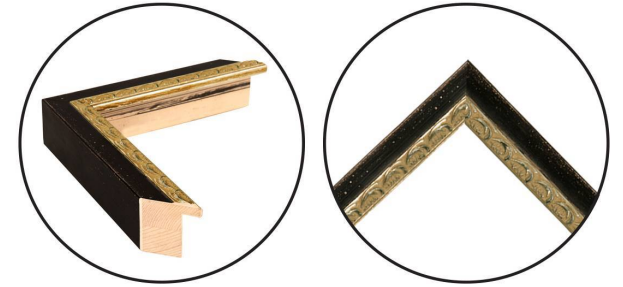

# WENDOVER ART GROUP

---

ITEM NUMBER : **WVT1570**

TITLE : **Lady of Adventure 4**

OUTWARD DIMENSION (W X H) : **17.5" x 19.5"**

FRAME (WIDTH X DEPTH) : **M0730**  
**1" x 1.5"**

FRAME FINISH : **Standard Frame**  
**Distressed Black and Silver**

DESCRIPTION :

**Deckle and Float on Bottom Mat**