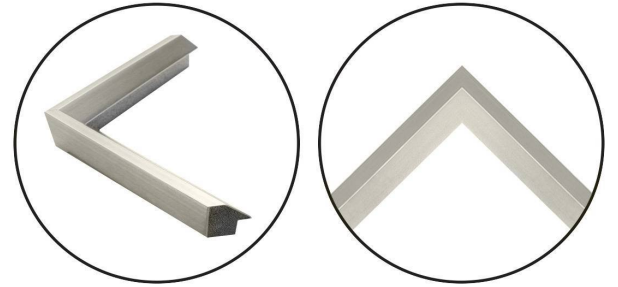

WENDOVER ART GROUP

ITEM NUMBER : **WCL2515**

TITLE : **Indigo Coral 5**

OUTWARD DIMENSION (W X H) : **21.25" x 27.25"**

FRAME (WIDTH X DEPTH) : **MC0822**
0.88" x 1.63"

FRAME FINISH : **Standard Frame**
Silver

DESCRIPTION :

Straight Cut and Float on Mat