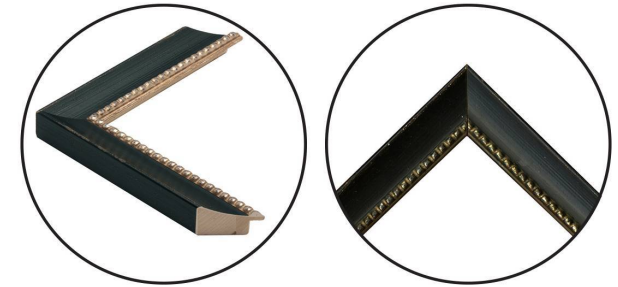

WENDOVER ART GROUP

ITEM NUMBER : 16892

TITLE : **Crackled Tropical Foliage**

I

OUTWARD DIMENSION (W X H) : 22.25" x 26.25"

FRAME (WIDTH X DEPTH) : M0568SUB1
1.25" x 0.88"

FRAME FINISH : **Standard Frame**
Distressed Black with Antique

DESCRIPTION :

Deckled on Bottom Mat; Crackled Finish