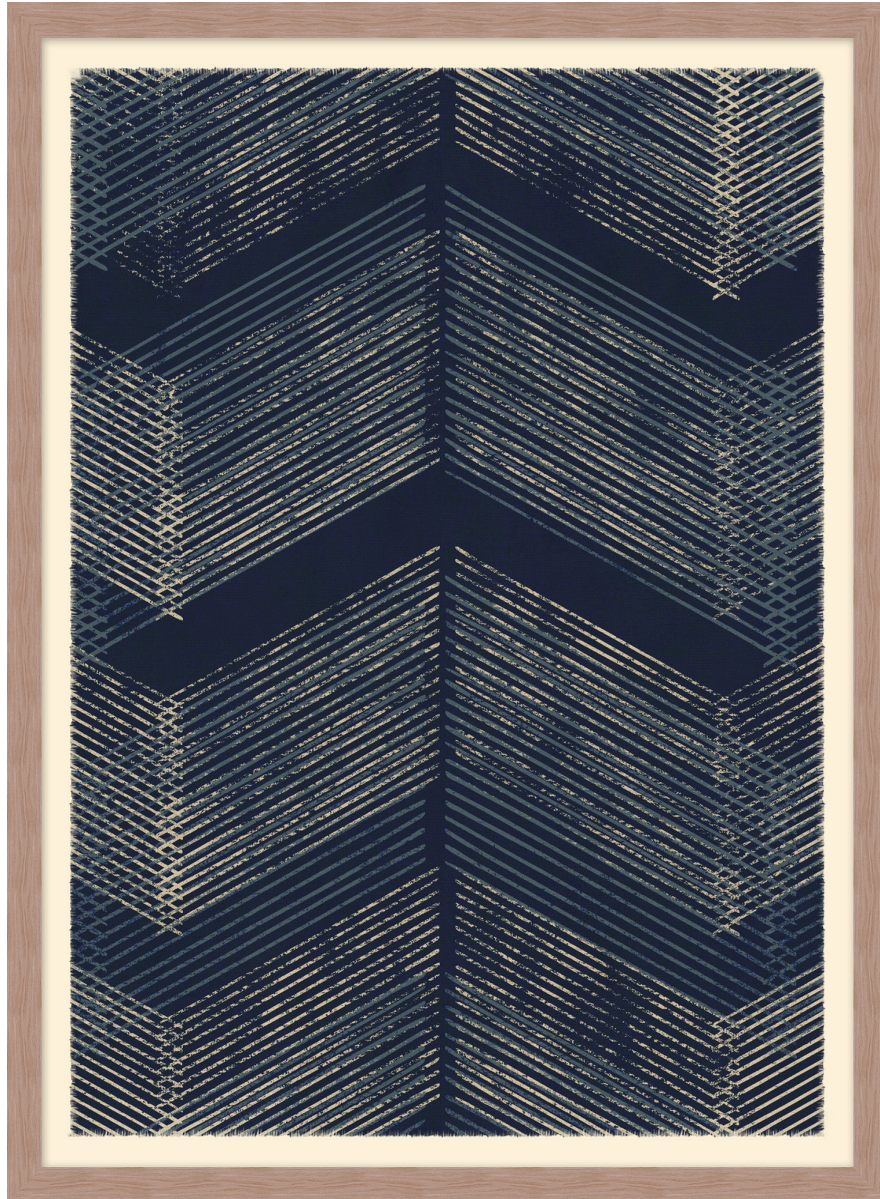

WENDOVER ART GROUP

ITEM NUMBER : **WAB3799**

TITLE : **Patterned Tapestry 5**

OUTWARD DIMENSION (W X H) : **25.5" x 33.5"**

FRAME (WIDTH X DEPTH) : **MW00012427**
1" x 2"

FRAME FINISH : **Standard Frame**
Natural Woodgrain

DESCRIPTION :

Giclee on Raw Canvas, Frayed Edges, Sewn to Mat