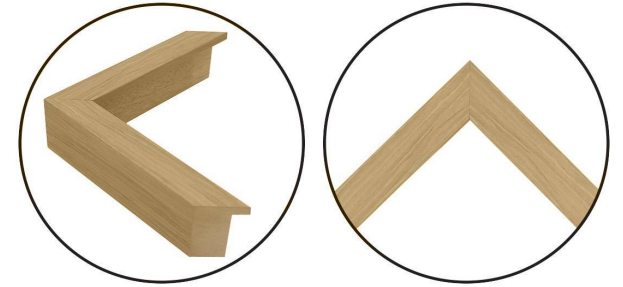

WENDOVER ART GROUP

ITEM NUMBER : **WAB3799**

TITLE : **Patterned Tapestry 5**

OUTWARD DIMENSION (W X H) : **25.5" x 33.5"**

FRAME (WIDTH X DEPTH) : **MW00012427**
1" x 2"

FRAME FINISH : **Standard Frame**
Natural Woodgrain

DESCRIPTION :

Giclee on Raw Canvas, Frayed Edges, Sewn to Mat