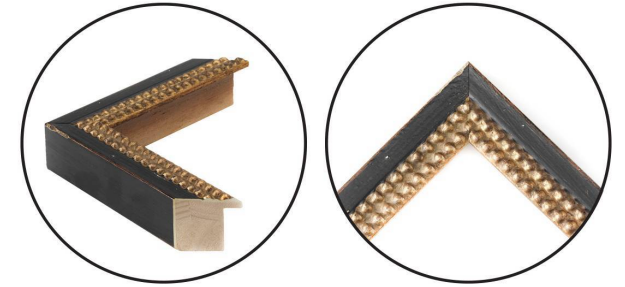

# WENDOVER ART GROUP

---

ITEM NUMBER : **WLD2401**

TITLE : **On The Way Home**

OUTWARD DIMENSION (W X H) : **27.5" x 27.5"**

FRAME (WIDTH X DEPTH) : **M0273SUB1**  
**1.25" x 1.63"**

FRAME FINISH : **Standard Frame**  
**Black with Gold Leaf**

DESCRIPTION :

**Straight Fit (No Mats), with Liner**