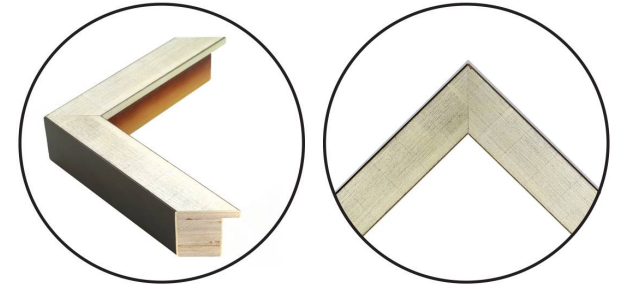

WENDOVER ART GROUP

ITEM NUMBER : **WNT1956**

TITLE : **Tea Garden 5**

OUTWARD DIMENSION (W X H) : **26" x 32"**

FRAME (WIDTH X DEPTH) : **M0801SUB1**
1.25" x 1.88"

FRAME FINISH : **Standard Frame**
Antique Silver Etched

DESCRIPTION :

Deckled and Floated on Mat, Gold Deckle