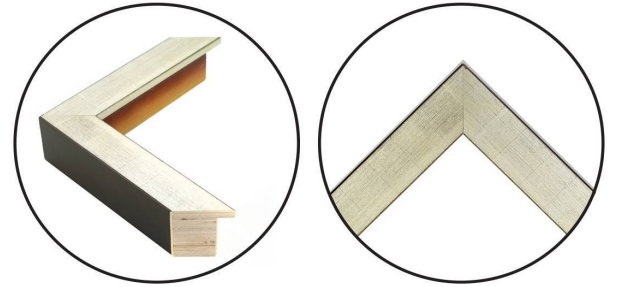

WENDOVER ART GROUP

ITEM NUMBER : **WNT1956**

TITLE : **Tea Garden 5**

OUTWARD DIMENSION (W X H) : **26" x 32"**

FRAME (WIDTH X DEPTH) : **M0801SUB1**
1.25" x 1.88"

FRAME FINISH : **Standard Frame**
Antique Silver Etched

DESCRIPTION :

Deckled and Floated on Mat, Gold Deckle