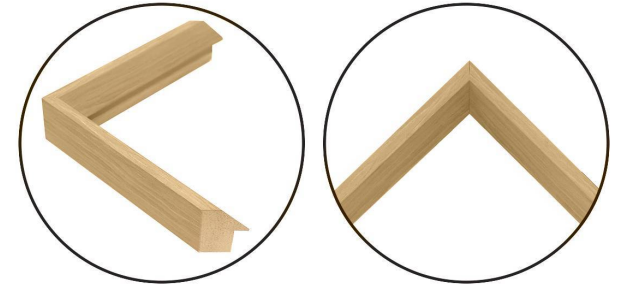

WENDOVER ART GROUP

ITEM NUMBER : **WAB4004**

TITLE : **Connection 1**

OUTWARD DIMENSION (W X H) : **22.25" x 27.25"**

FRAME (WIDTH X DEPTH) : MW00012418 | 0.88" x 1.63"

FRAME FINISH : **Standard Frame**

Natural Woodgrain

DESCRIPTION :

Giclee on Paper, Hand Deckled and Floated on Mat