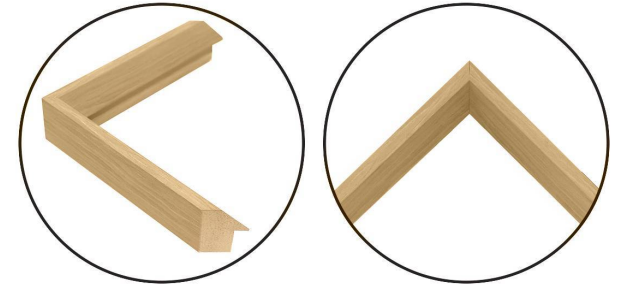

WENDOVER ART GROUP

ITEM NUMBER : **WAB4004**

TITLE : **Connection 1**

OUTWARD DIMENSION (W X H) : **22.25" x 27.25"**

FRAME (WIDTH X DEPTH) : **MW00012418**
0.88" x 1.63"

FRAME FINISH : **Standard Frame**
Natural Woodgrain

DESCRIPTION :

Giclee on Paper, Hand Deckled and Floated on Mat