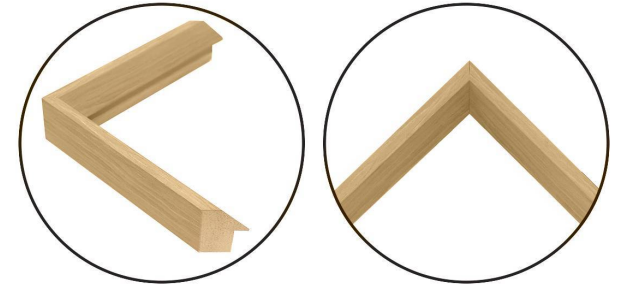

WENDOVER ART GROUP

ITEM NUMBER : **WAB4005**

TITLE : **Connection 2**

OUTWARD DIMENSION (W X H) : **22.25" x 27.25"**

FRAME (WIDTH X DEPTH) : MW00012418 | 0.88" x 1.63"

FRAME FINISH : **Standard Frame**

Natural Woodgrain

DESCRIPTION :

Giclee on Paper, Hand Deckled and Floated on Mat