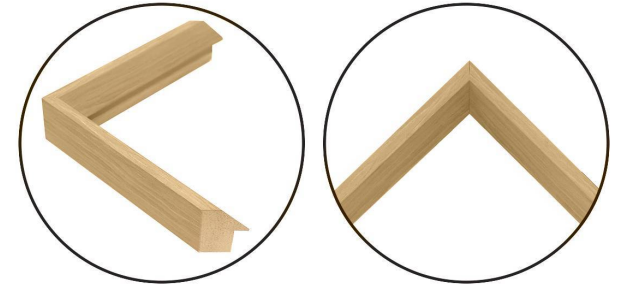

WENDOVER ART GROUP

ITEM NUMBER : **WAB4005**

TITLE : **Connection 2**

OUTWARD DIMENSION (W X H) : **22.25" x 27.25"**

FRAME (WIDTH X DEPTH) : **MW00012418**
0.88" x 1.63"

FRAME FINISH : **Standard Frame**
Natural Woodgrain

DESCRIPTION :

Giclee on Paper, Hand Deckled and Floated on Mat