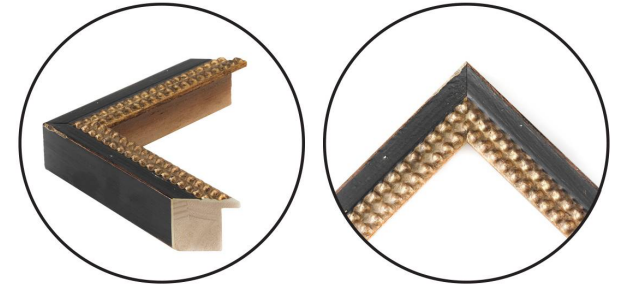

WENDOVER ART GROUP

ITEM NUMBER : **WCC0008**

TITLE : **The Ride 2**

OUTWARD DIMENSION (W X H) : **43.5" x 54.5"**

FRAME (WIDTH X DEPTH) : **M0273SUB1
1.25" x 1.63"**

FRAME FINISH : **Standard Frame
Black with Gold Leaf**

DESCRIPTION :

**Giclee on Watercolor Paper, Hand Deckled and Floated on
Mat**