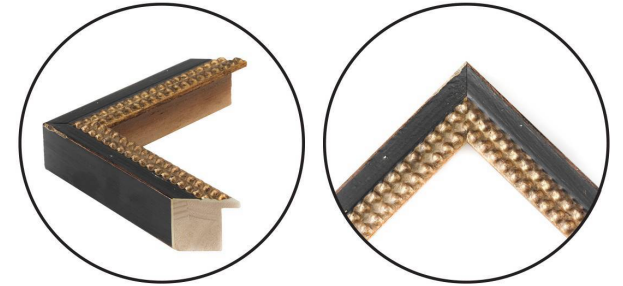

WENDOVER ART GROUP

ITEM NUMBER : **WCC0022**

TITLE : **Chief**

OUTWARD DIMENSION (W X H) : **44" x 64"**

FRAME (WIDTH X DEPTH) : **M0273SUB1**
1.25" x 1.63"

FRAME FINISH : **Standard Frame**
Black with Gold Leaf

DESCRIPTION :

**Giclee on Watercolor Paper, Hand Deckled and Floated on
Mat**