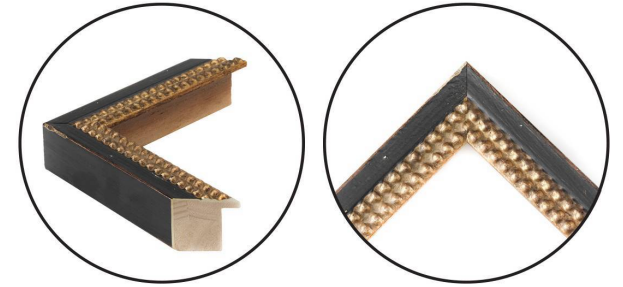

WENDOVER ART GROUP

ITEM NUMBER : **WCC0022**

TITLE : **Chief**

OUTWARD DIMENSION (W X H) : **44" x 64"**

FRAME (WIDTH X DEPTH) : M0273SUB1 | 1.25" x 1.63"

FRAME FINISH : **Standard Frame**

Gold

DESCRIPTION :

**Giclee on Watercolor Paper, Hand Deckled and Floated on
Mat**