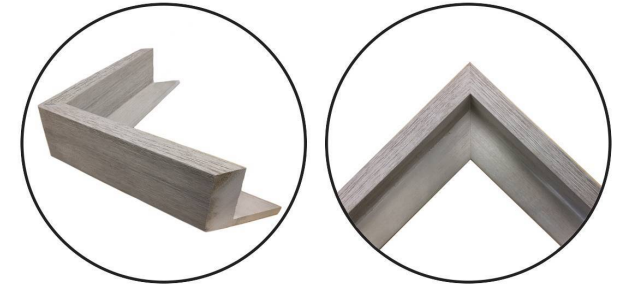

WENDOVER ART GROUP

ITEM NUMBER : **WTUR0150**

TITLE : **Forest and Shore**

OUTWARD DIMENSION (W X H) : **49.25" x 36.25"**

FRAME (WIDTH X DEPTH) : **MC2732**
0.38" x 1.88"

FRAME FINISH : **Floater Frame**
Gray Driftwood

DESCRIPTION :

Giclee on Gallery Wrapped Canvas, Artist Enhanced