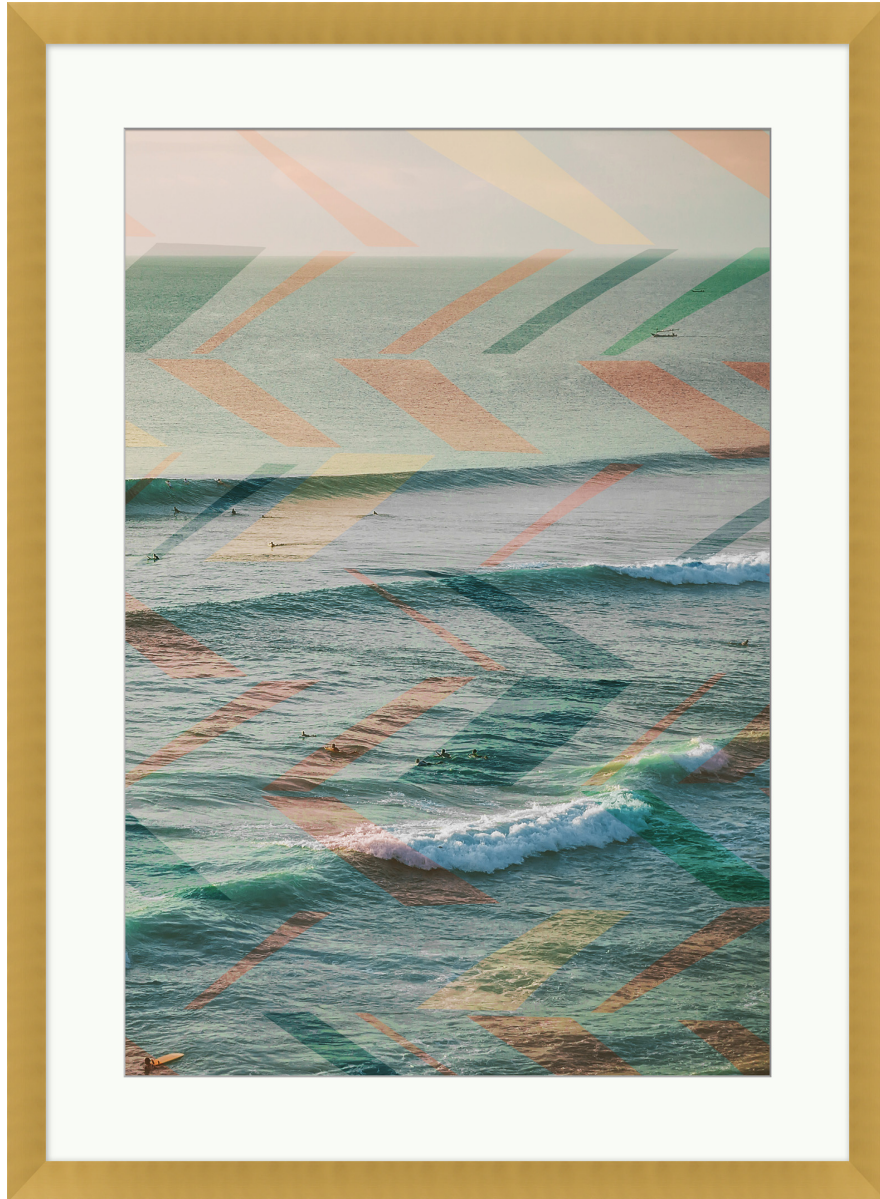

WENDOVER ART GROUP

ITEM NUMBER : **WCON225**

TITLE : **Pastel Surfside 2**

OUTWARD DIMENSION (W X H) : **34" x 43"**

FRAME (WIDTH X DEPTH) : **MW00012438**
1.75" x 1.5"

FRAME FINISH : **Standard Frame**
Bright Gold

DESCRIPTION :

Giclee on Paper, with Single Mat