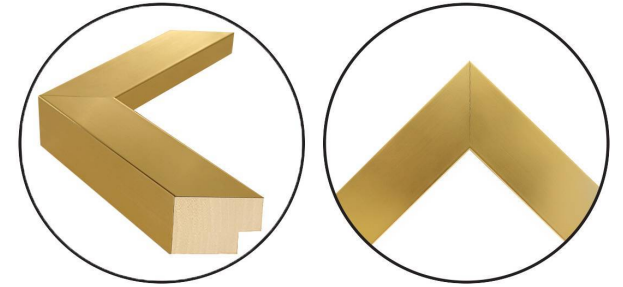

WENDOVER ART GROUP

ITEM NUMBER : **WCON225**

TITLE : **Pastel Surfside 2**

OUTWARD DIMENSION (W X H) : **34" x 43"**

FRAME (WIDTH X DEPTH) : **MW00012438**
1.75" x 1.5"

FRAME FINISH : **Standard Frame**
Bright Gold

DESCRIPTION :

Giclee on Paper, with Single Mat