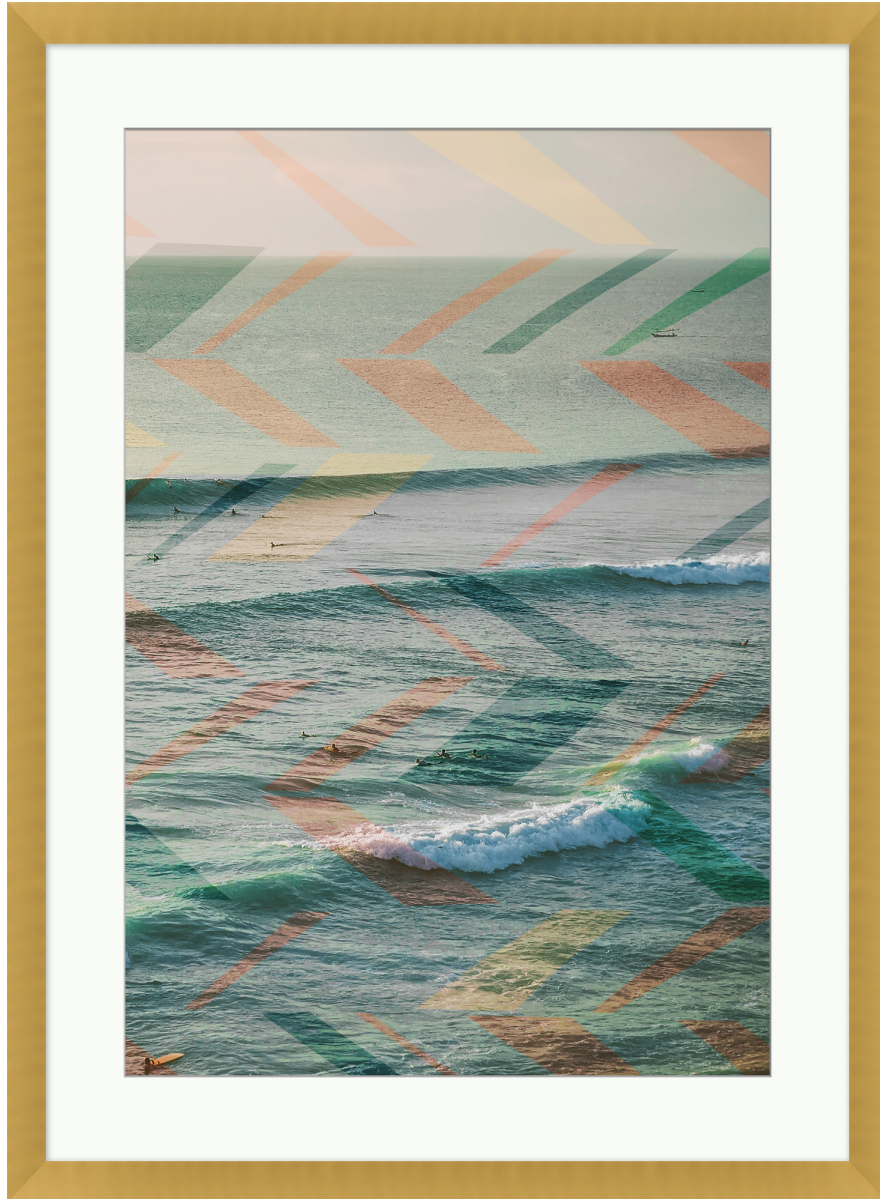

WENDOVER ART GROUP

ITEM NUMBER : **WCON225**

TITLE : **Pastel Surfside 2**

OUTWARD DIMENSION (W X H) : **34" x 43"**

FRAME (WIDTH X DEPTH) : MW00012438 | 1.75" x 1.5"

FRAME FINISH : **Standard Frame**

Bright Gold

DESCRIPTION :

Giclee on Paper, with Single Mat